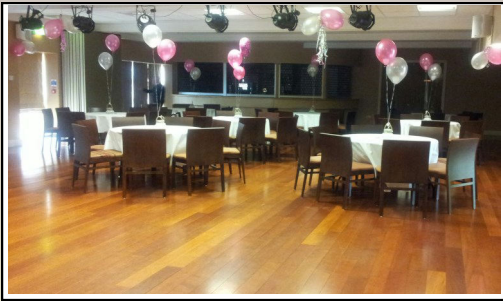

Trident
reach
the people charity

For further information
please call
01283 240594